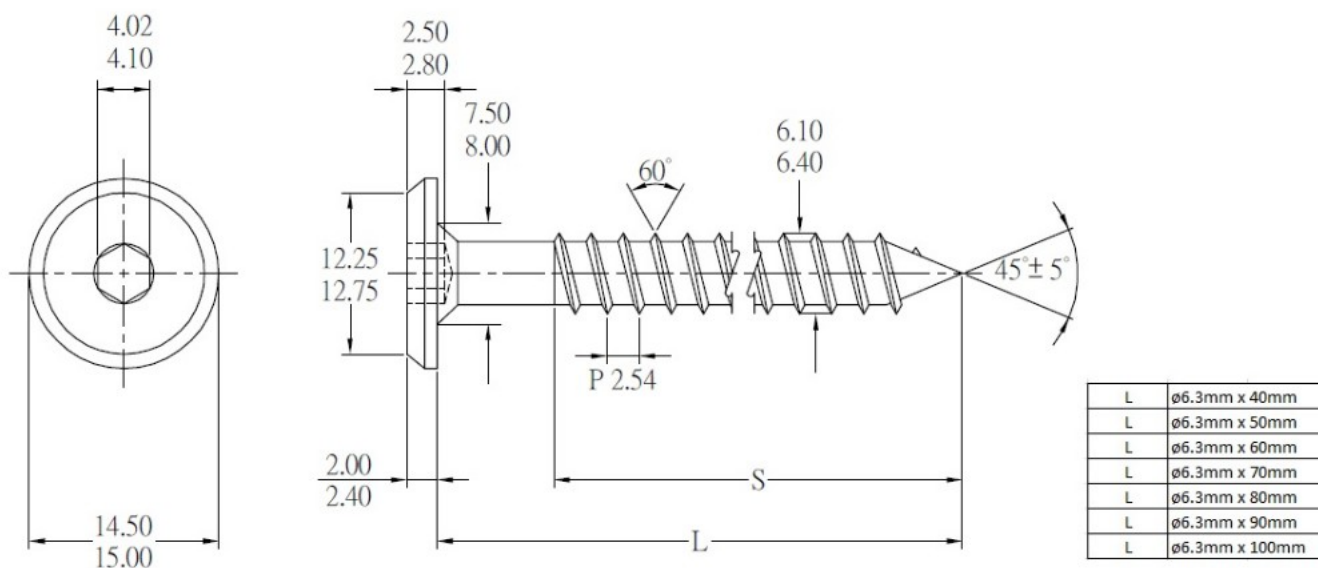

PRODUCT SHEET

Description:

Fifteen Wood Screw, Steel BZP, $\phi 6.3\text{mm} \times 100\text{mm}$, Hex 4mm

Item number:

12.01.398-0

Units	Box	Carton	HS Code	Barcode
Pcs.		600	7318149199	
				5704866108386

SISO A/S

Mileparken 11
DK-2740 Skovlunde
Denmark
VAT: 24786013

Phone +45 45 830 900

www.siso.dk
siso@siso.dk

Danske Bank
Nytorv Branch
Copenhagen
SWIFT: DABADKKK

Account no.
4180 3112 112936
IBAN Account
DK7230003112112936